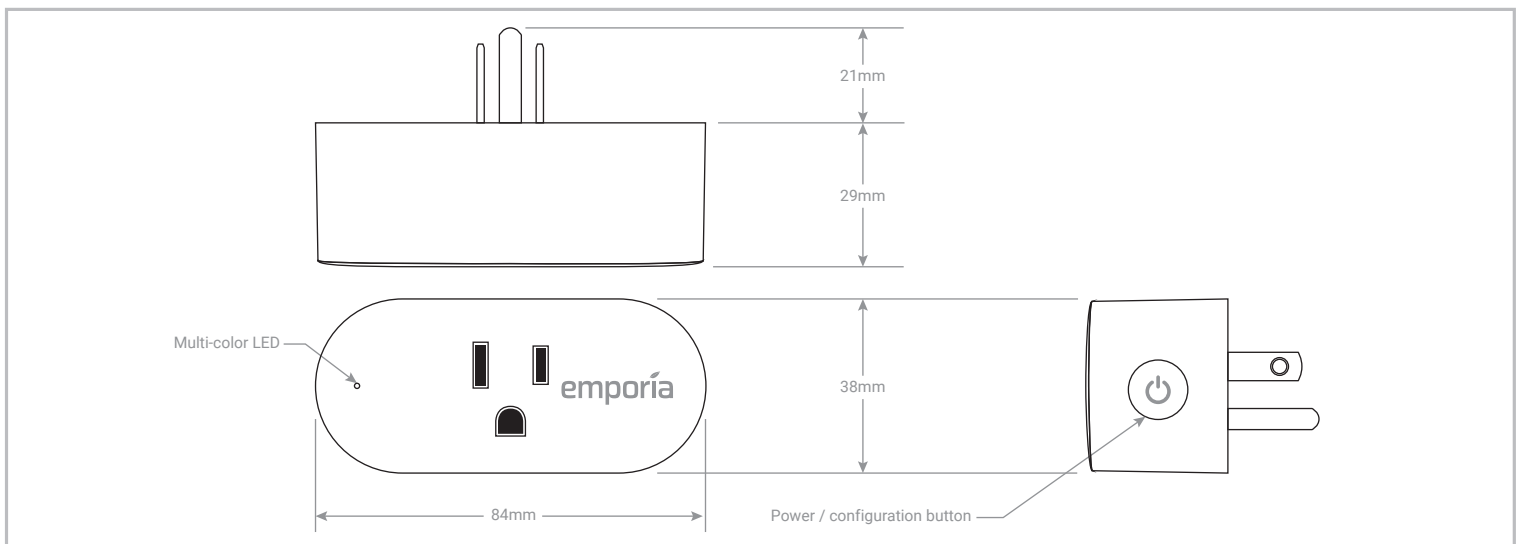

emporia Smart Plug (North America)

SMT-OUT-1
SMT-OUT-2
SMT-OUT-4

Sold in packages of 1, 2, or 4 outlets

Description

The Emporia Smart Plug allows you to monitor the energy use and control most home appliances from anywhere with the Emporia App. Control fans, lamps, humidifiers, and other electronics up to 15A, conveniently from your smartphone. Plug your device into the Emporia Smart Plug and connect to the Emporia App. Then you can eliminate wasteful stand-by power, save on electricity, and extend product life.

Specifications

WiFi	2.4 GHz 802.11b/g/n
Max Power	1800W @ 120V
Max Peak Load (1hr/day)	15A
Max Continuous Load	10A
Frequency	50-60Hz
Energy Usage	~1W
Certification	ETL certified by Intertek 5015249
FCC ID	2AKBP-X10S